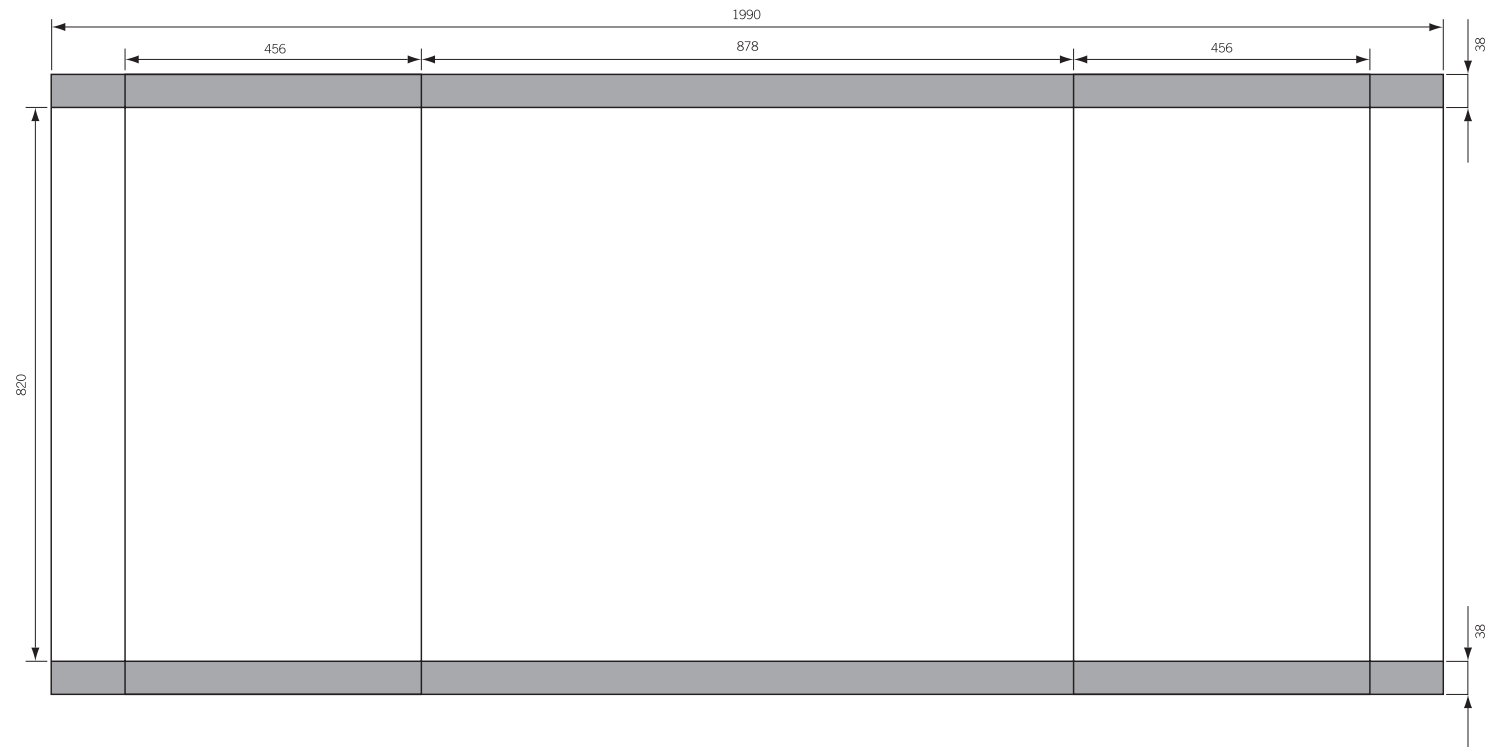

LARGE PROMOTION UNIT - BASE GRAPHIC SIZES (GREY AREA'S NOT VISIBLE)

ASSEMBLY INSTRUCTIONS ON REVERSE