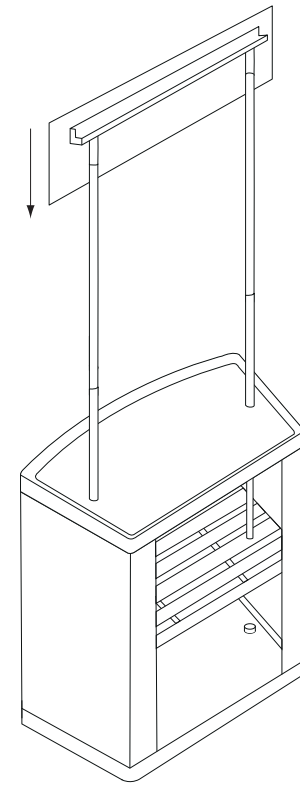

SPECIFICATIONS

PRODUCT CODE
91996

FINISHED GRAPHIC PANEL SIZE
Header 800 mm (W) x 300 mm (H)
Base Unit 878 mm (W) x 820 mm (H)

GRAPHIC PANEL THICKNESS
500 microns

SYSTEM SIZES
Assembled size
2205 mm (H) x 860 mm (W) x 540 mm (D)

Boxed size
920 mm (L) x 930 mm (W) x 120 mm (D)

WEIGHTS
Boxed weights
12 kg

COMPONENT LIST

- 2 x Top/Bottom
- 1 x Main Body
- 1 x Shelf
- 4 x Poles
- 1 x Header

LARGE PROMOTION UNIT ASSEMBLY INSTRUCTIONS

1

2

3

4

fantasy
PRINTS **f**

Issue 3 - May 2017

GRAPHIC SIZES ON REVERSE