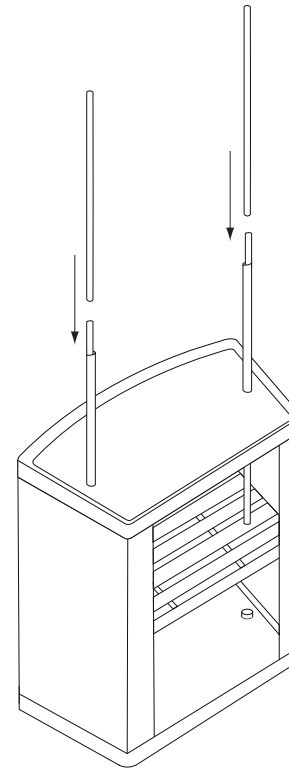

SPECIFICATIONS

PRODUCT CODE
91996

FINISHED GRAPHIC PANEL SIZE
Header 800 mm (W) x 300 mm (H)
Base Unit 878 mm (W) x 820 mm (H)

GRAPHIC PANEL THICKNESS
500 microns

SYSTEM SIZES
Assembled size
2205 mm (H) x 860 mm (W) x 540 mm (D)

Boxed size
920 mm (L) x 930 mm (W) x 120 mm (D)

WEIGHTS
Boxed weights
12 kg

COMPONENT LIST

- 2 x Top/Bottom
- 1 x Main Body
- 1 x Shelf
- 4 x Poles
- 1 x Header

LARGE PROMOTION UNIT ASSEMBLY INSTRUCTIONS

1

2

3

4

fantasy
PRINTS **f**

Issue 3 - May 2017

GRAPHIC SIZES ON REVERSE